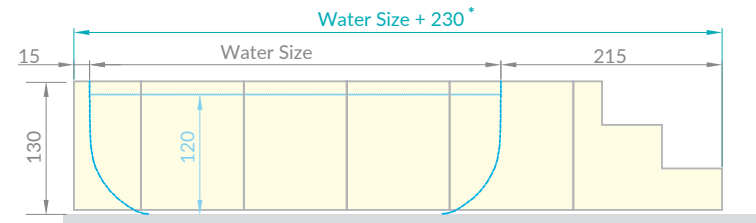

Cuscini in sky nautico

Nautical sky sun bed
Bain de soleil in sky nautique

Rivestimento interno

Liner
Revêtement intérieur

* misure indicative - the measures are indicative - dimensions indicatives

DIMENSIONI DISPONIBILI | AVAILABLE SIZES | DIMENSIONS DISPONIBLES